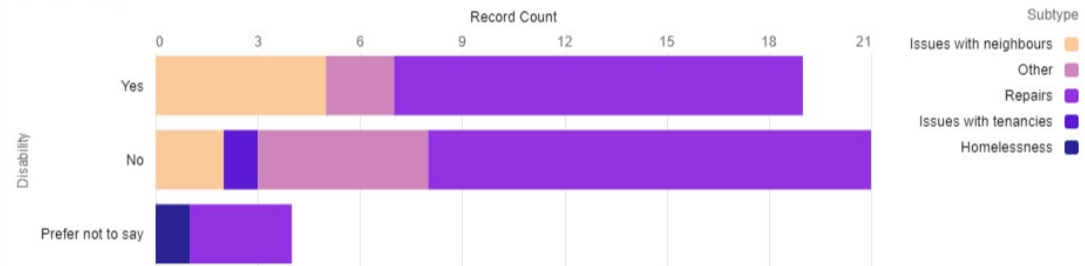

Housing Equality Monitoring - Disability

April 23 - Dec 23

[View Report (Housing Equality Monitoring - Disability)](#)