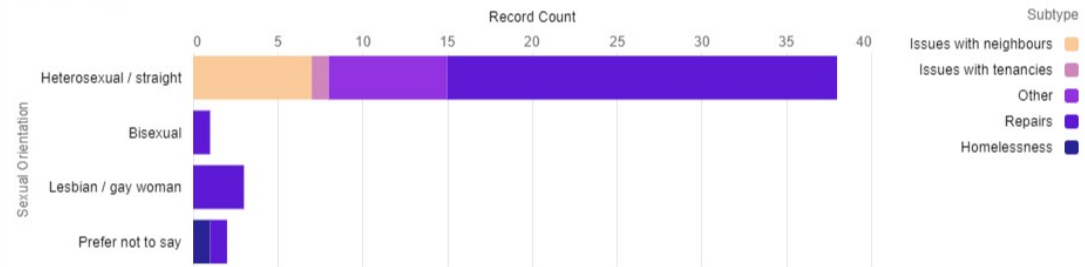

Housing Equality Monitoring - Sexuality

April 23 - Dec 23

[View Report (Housing Equality Monitoring - Sexuality)](#)