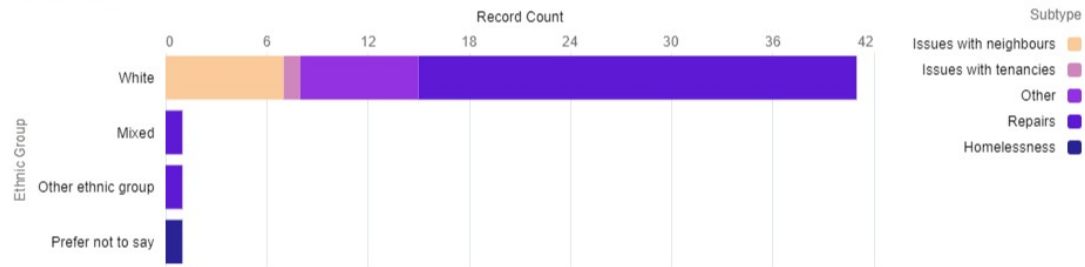

Housing Equality Monitoring - Gender

April 23 - Dec 23

[View Report \(Housing Equality - Gender\)](#)

Housing Equality Monitoring - Ethnicity

April 23 - Dec 23

[View Report \(Housing Equality Monitoring - Ethnicity\)](#)