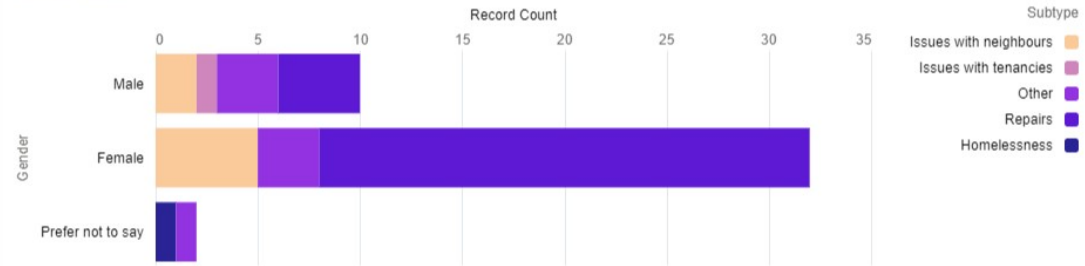

Housing Equality Monitoring - Gender

April 23 - Dec 23

[View Report (Housing Equality - Gender)](#)