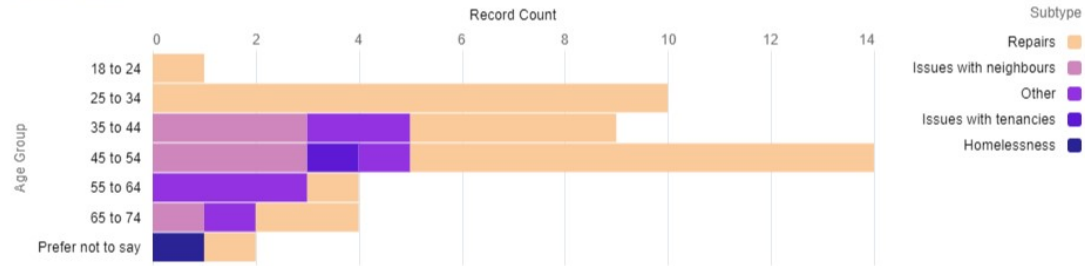

Dashboard
Equalities Dashboard for Housing Complaints

Equalities data
 As of 18-Jan-2024 09:56 Viewing as Kim Walsh

Housing Equality Monitoring - Age Group

April 23 - Dec 23

[View Report \(Housing Equality Monitoring Report\)](#)