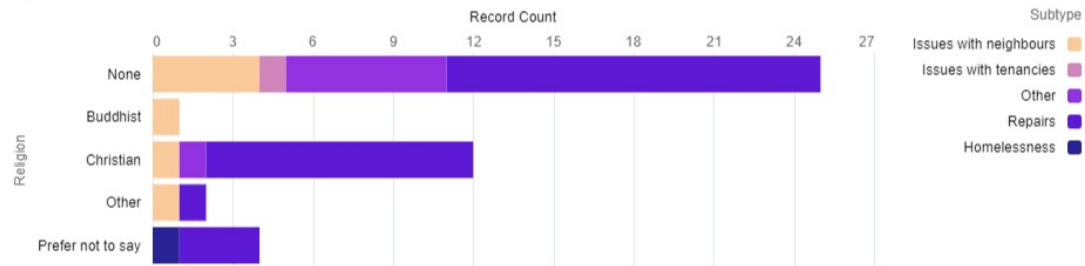

Housing Equality Monitoring - Sexuality

April 23 - Dec 23

[View Report \(Housing Equality Monitoring - Sexuality\)](#)

Housing Equality Monitoring - Religion

April 23 - Dec 23

[View Report \(Housing Equality Monitoring - Religion\)](#)